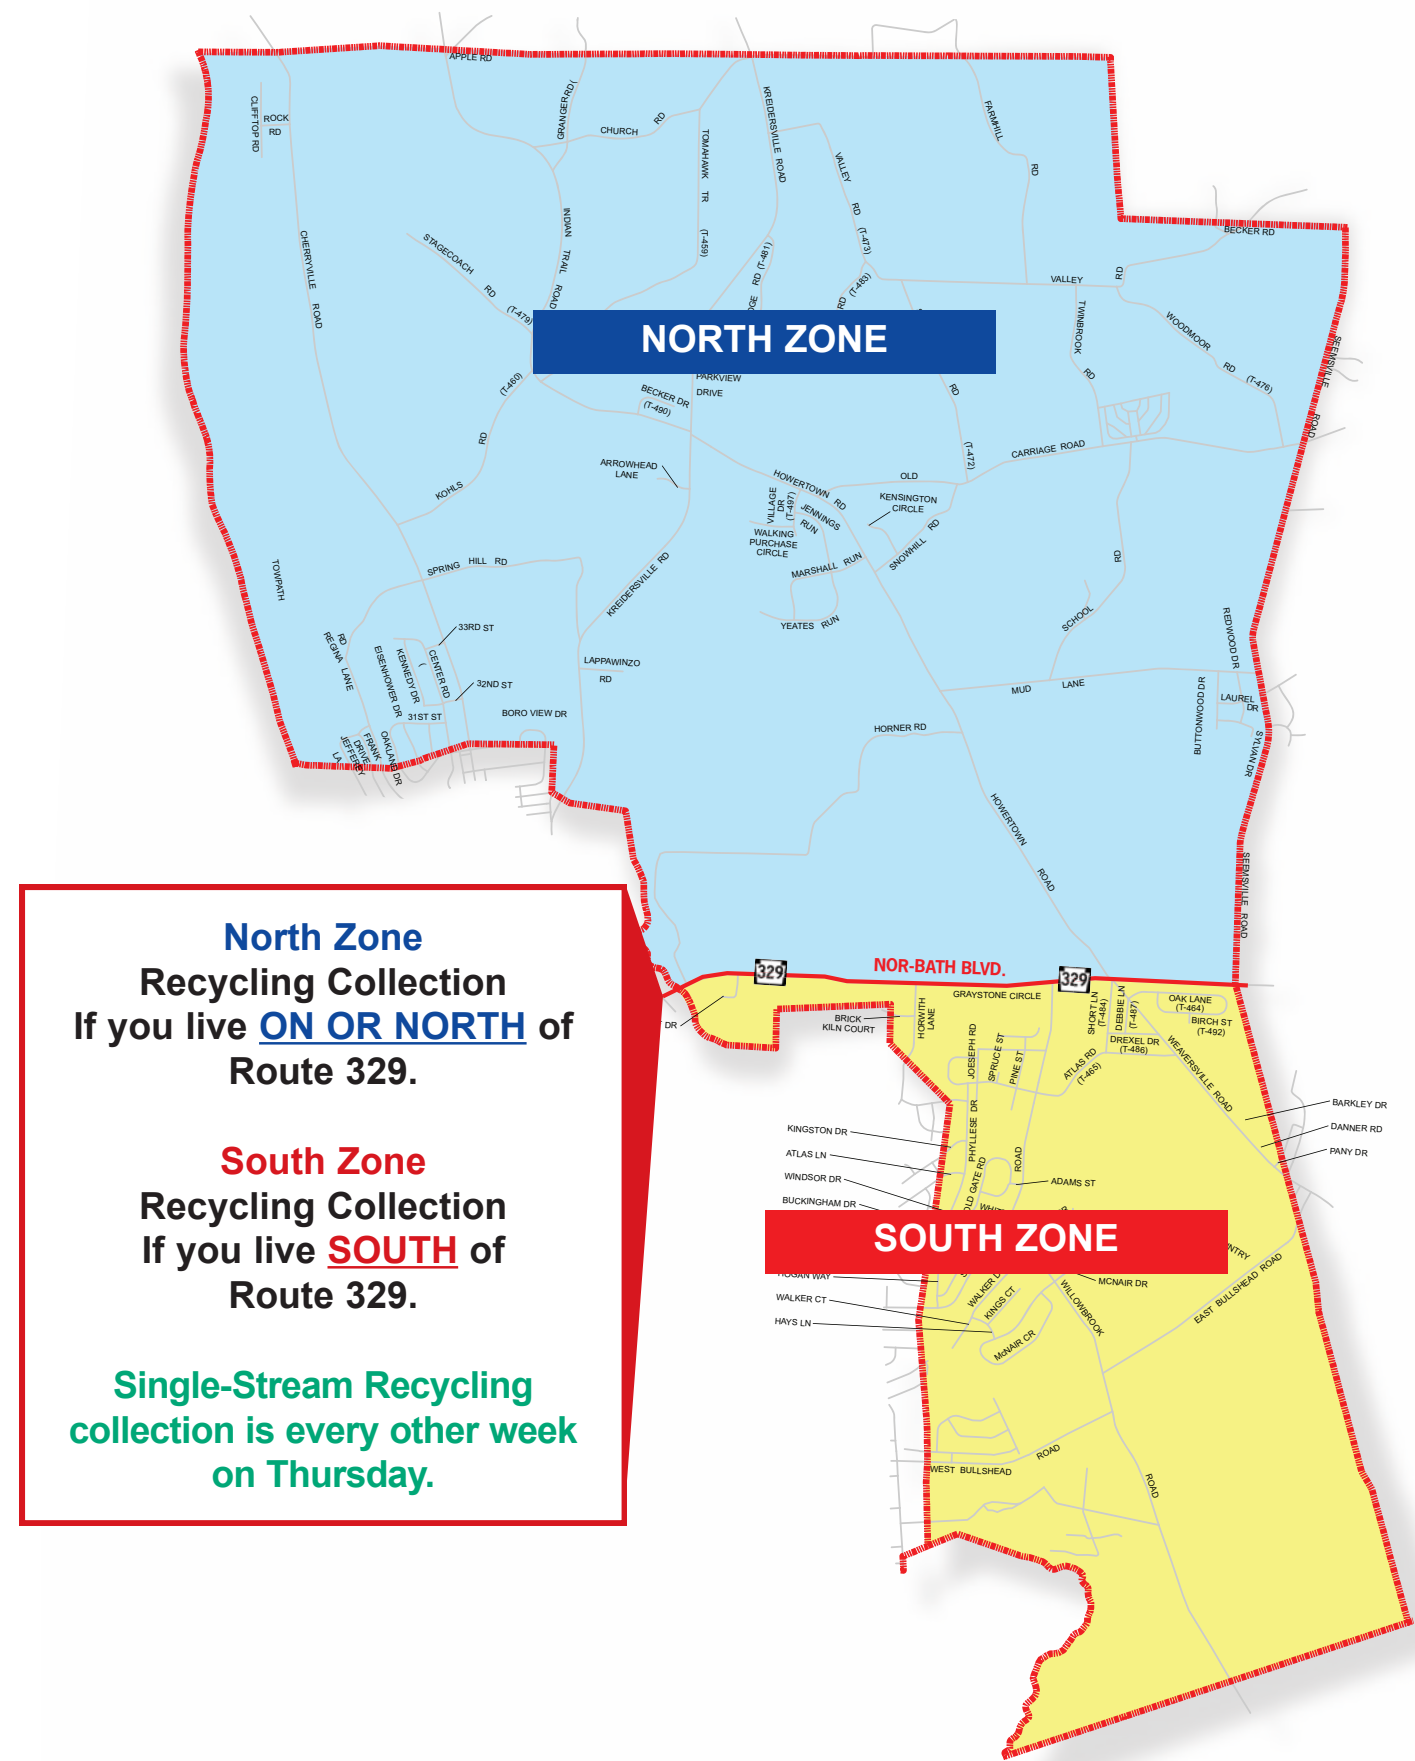

# Allen Township Recycling Collection Zones Map

**January 2024 – December 2024**

Trash Collection = Every Thursday  
 Bulk Item Collection = One (1) item per week per household (Thursdays)  
 Recycling Collection = Every two weeks on Thursday  
 See Zone map (North and South Collections)

■ North Recyclable Collection every other week  
■ South Recyclable Collection every other week  
H Holiday  
■ White / Metal Good March 14, 2024  
■ E-Waste Event August 10, 2024  
■ November 14, 2024

August						
Su	M	Tu	W	Th	F	Sa
			1	2	3	
4	5	6	7	8	9	10
11	12	13	14	15	16	17
18	19	20	21	22	23	24
25	26	27	28	29	30	31

September						
Su	M	Tu	W	Th	F	Sa
1	H	3	4	5	6	7
8	9	10	11	12	13	14
15	16	17	18	19	20	21
22	23	24	25	26	27	28
29	30					

December						
Su	M	Tu	W	Th	F	Sa
1	2	3	4	5	6	7
8	9	10	11	12	13	14
15	16	17	18	19	20	21
22	23	24	H	26	27	28
29	30	31				